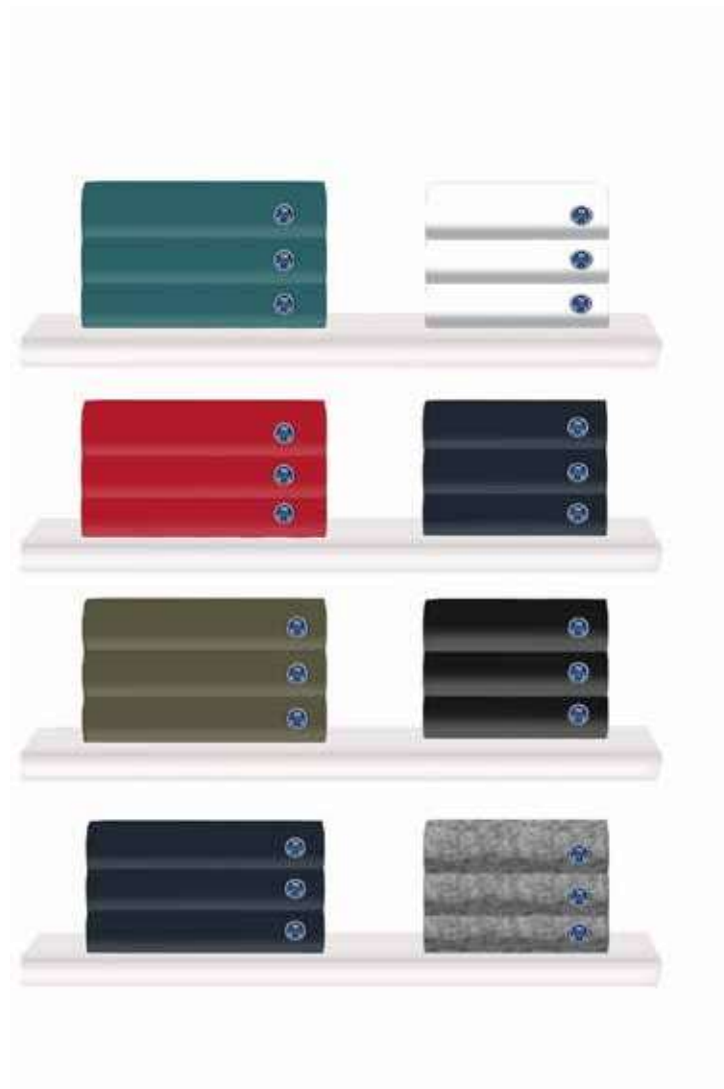

FOCUS SWEATSHIRT T 69 1028

MEDITERRANEAN
0749

RED
0230

IVY GREEN
0436

NAVY
0802

FOCUS T- SHIRT 69 2812

WHITE
0101

NAVY
0802

BLACK
0999

MEDIUM GREY
MELANGE
0928