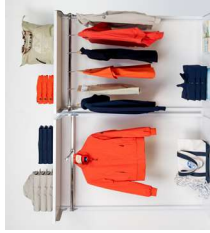

WOMAN

SS 23 CALENDAR

GROUP 1
NORTH TECH CORE
13/02 - 12/03